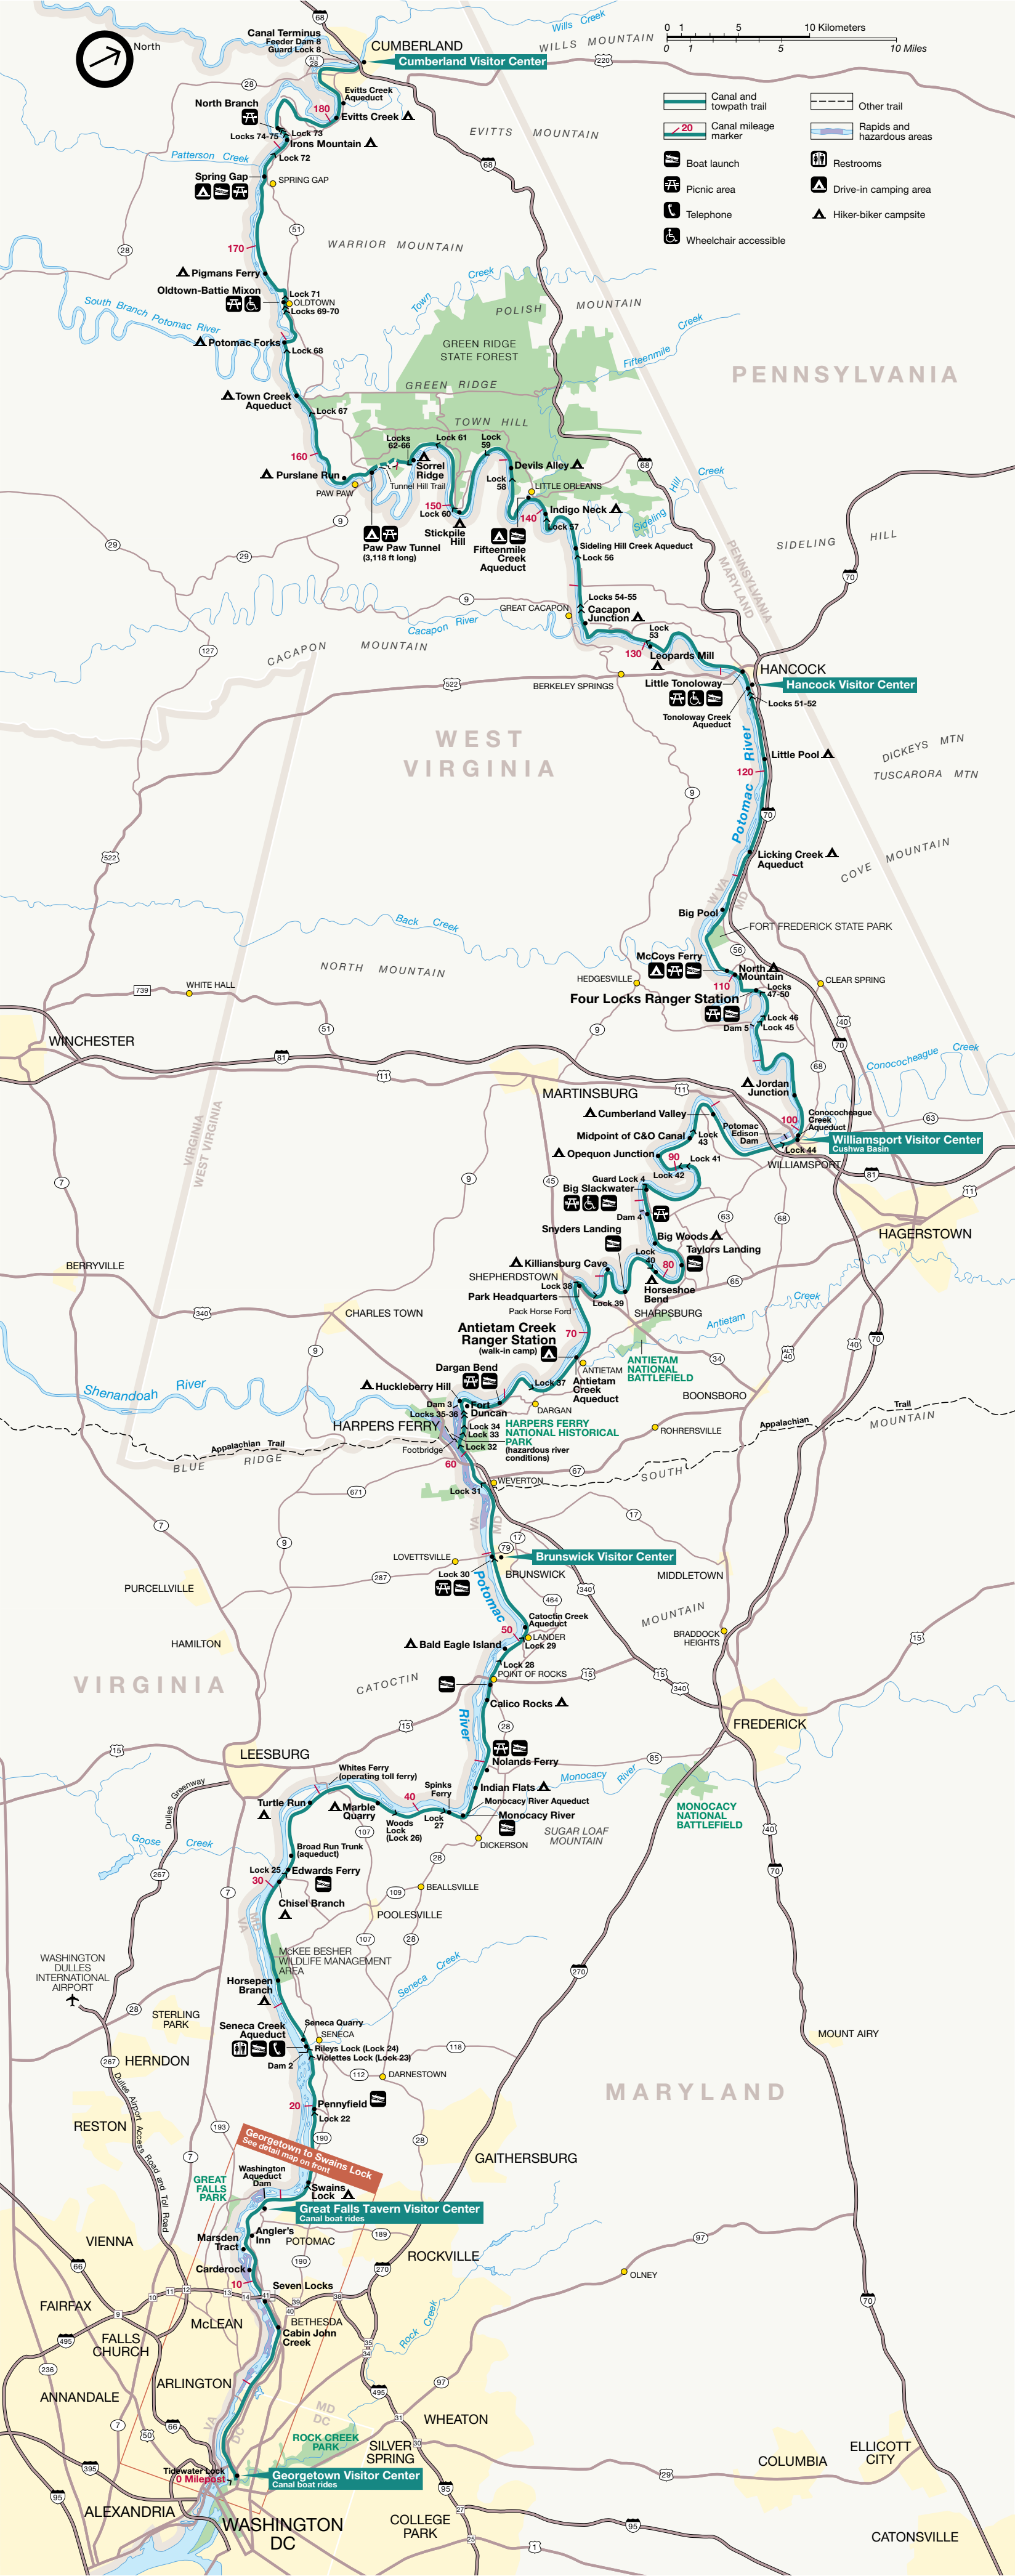

- Canal and towpath trail
- Canal mileage marker
- Boat launch
- Picnic area
- Telephone
- Wheelchair accessible
- Other trail
- Rapids and hazardous areas
- Restrooms
- Drive-in camping area
- Hiker-biker campsite

CUMBERLAND  
Cumberland Visitor Center

PENNSYLVANIA

WEST VIRGINIA

HANCOCK  
Hancock Visitor Center

Four Locks Ranger Station

Williamsport Visitor Center

Antietam Creek Ranger Station

Brunswick Visitor Center

MARYLAND

Great Falls Tavern Visitor Center

Georgetown Visitor Center

WASHINGTON DC